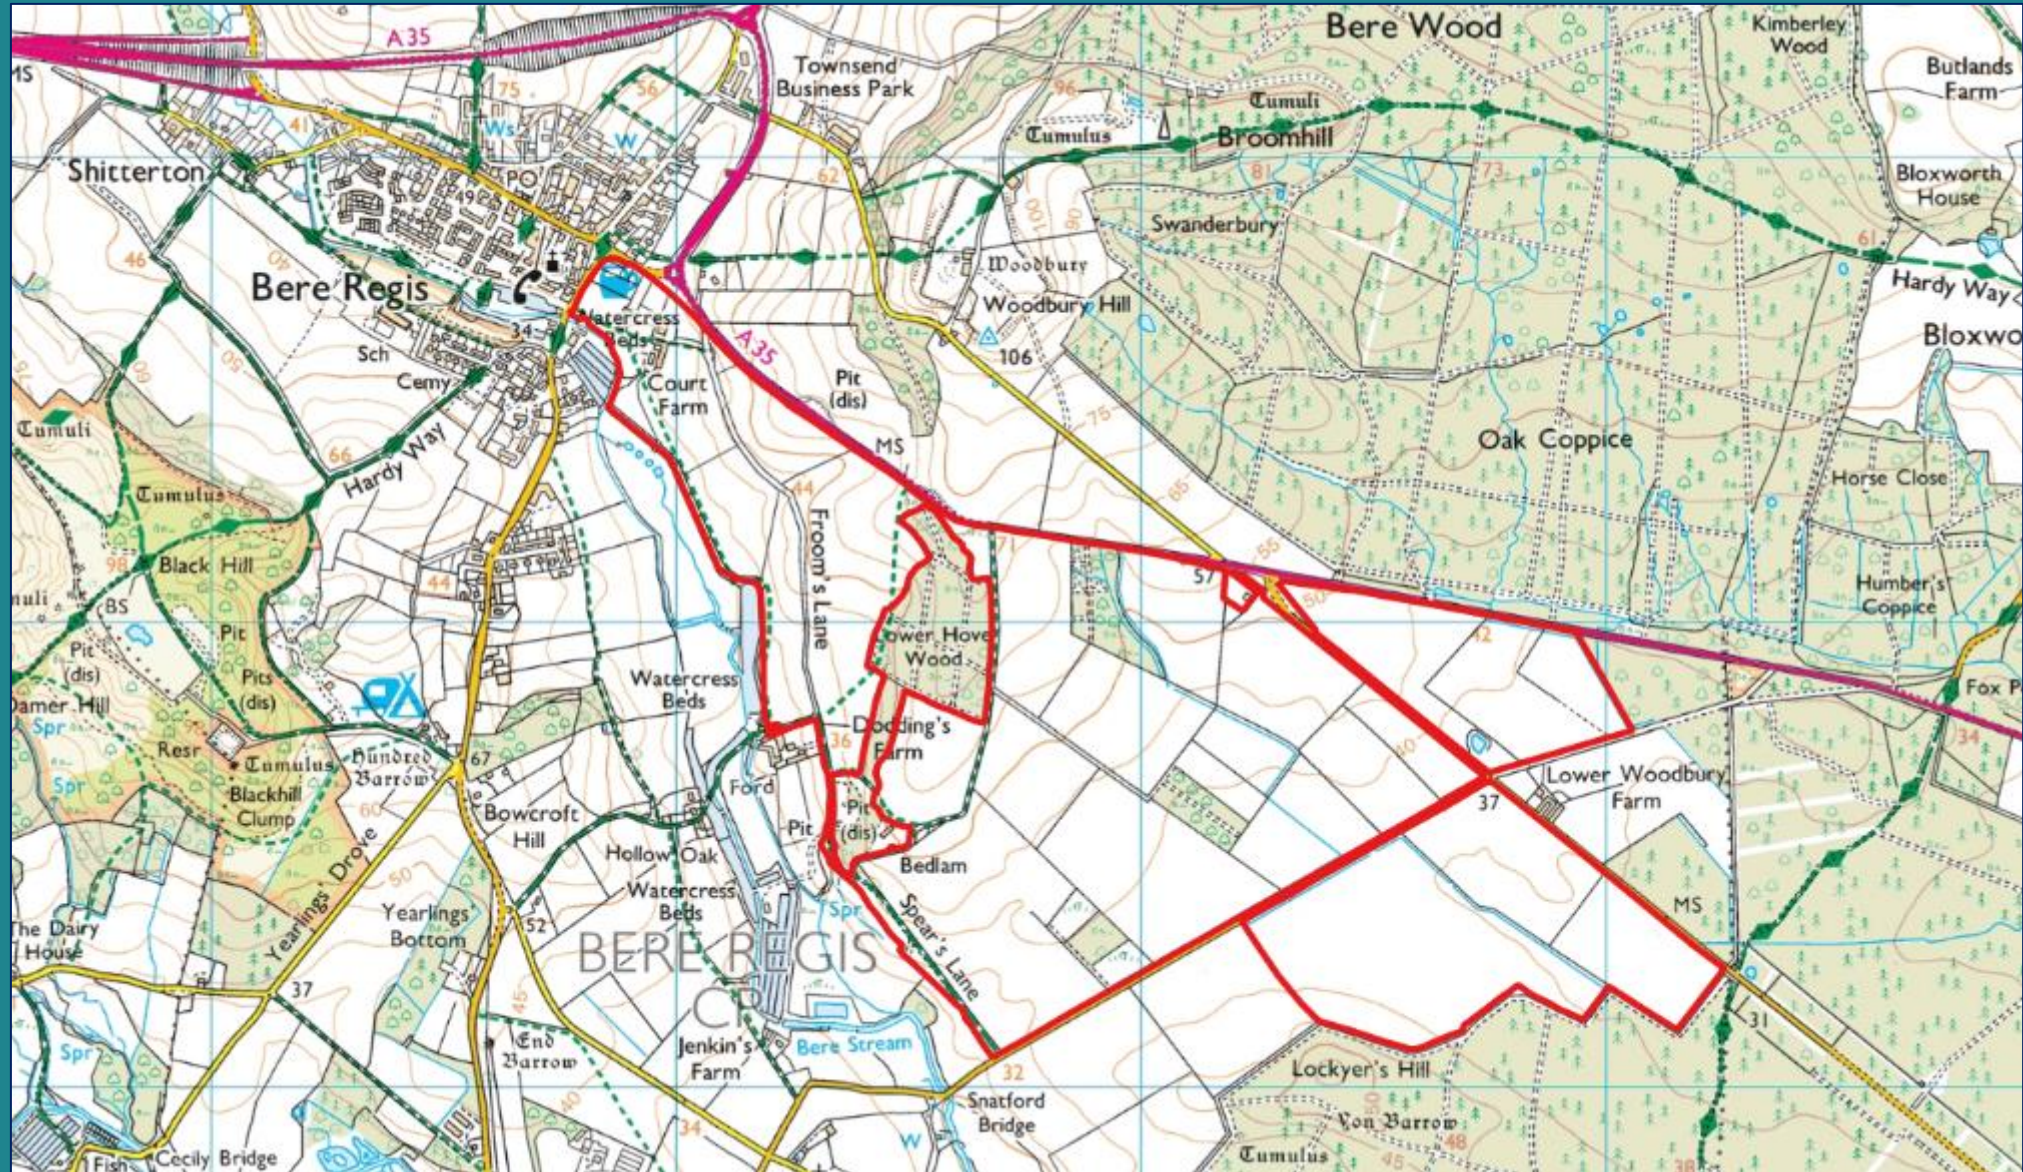

Site Location