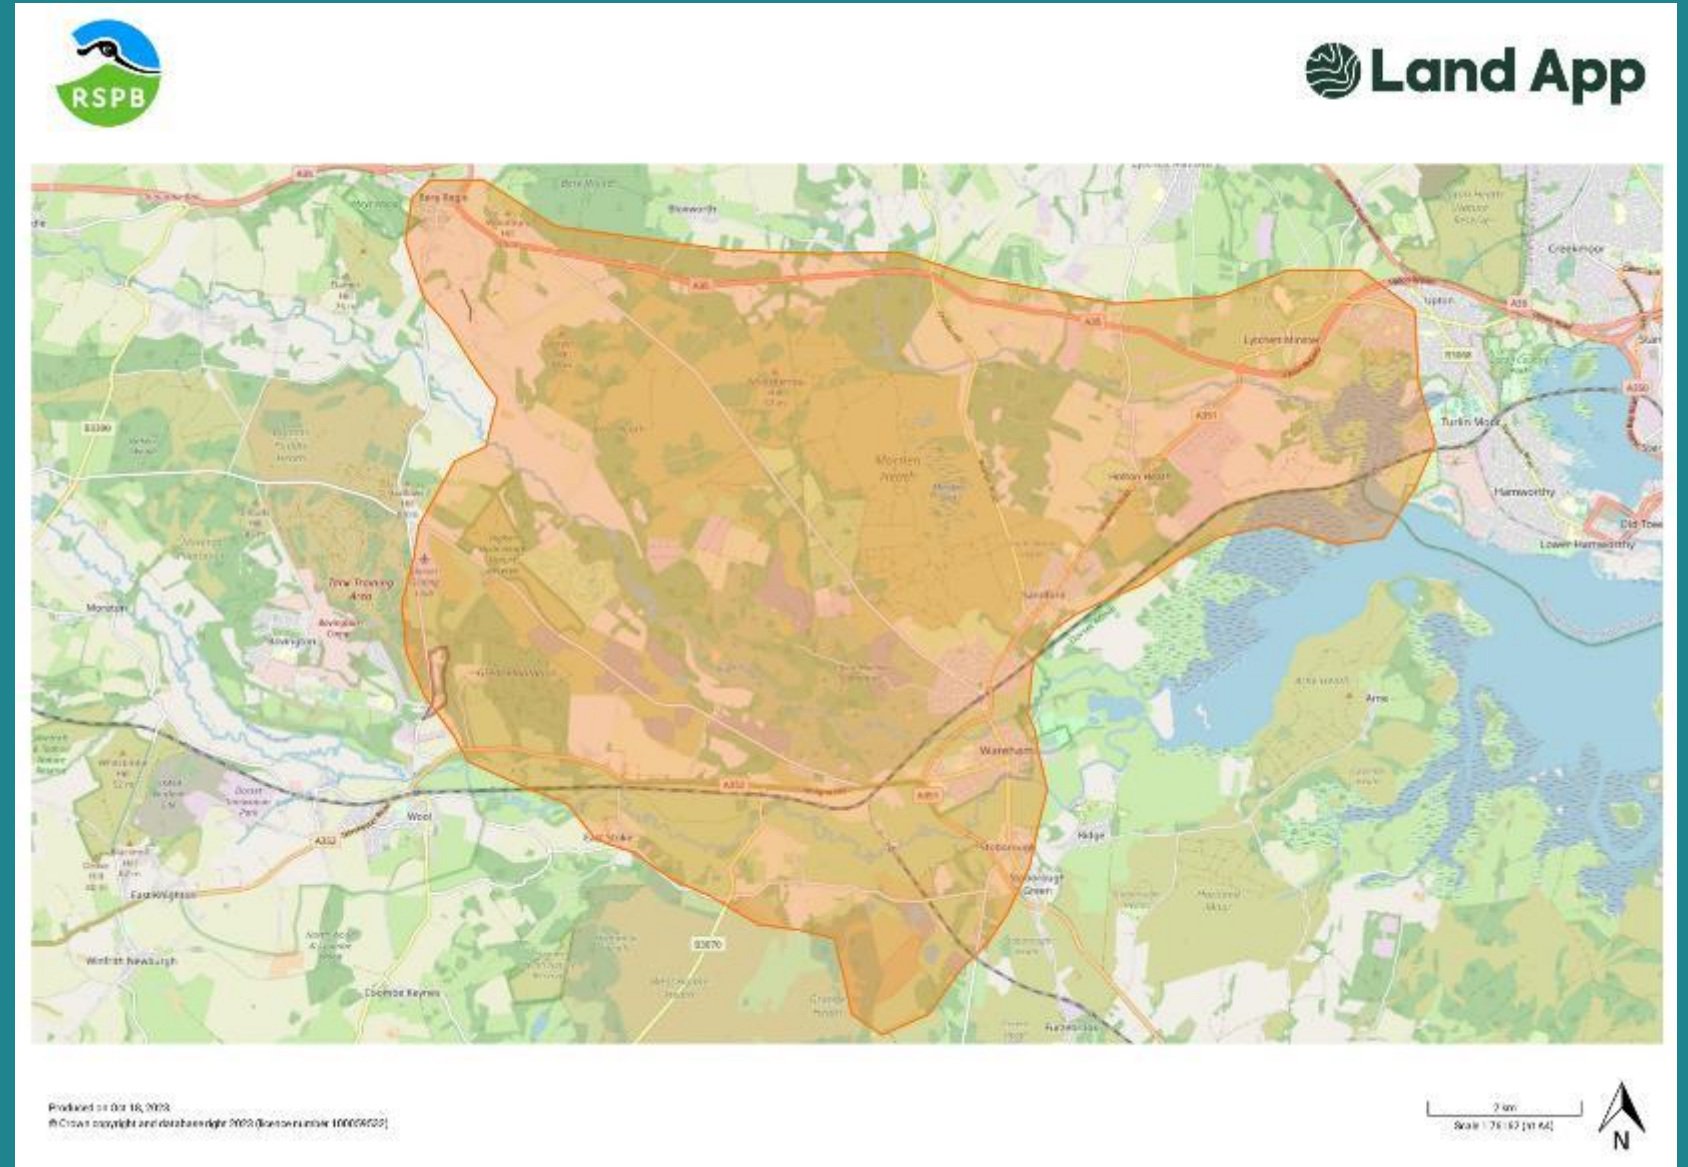

Landscape Scale Partnerships

- Part of Wareham Arc Landscape Recovery partnership.
- Liaise and advise other landowners and organisations.