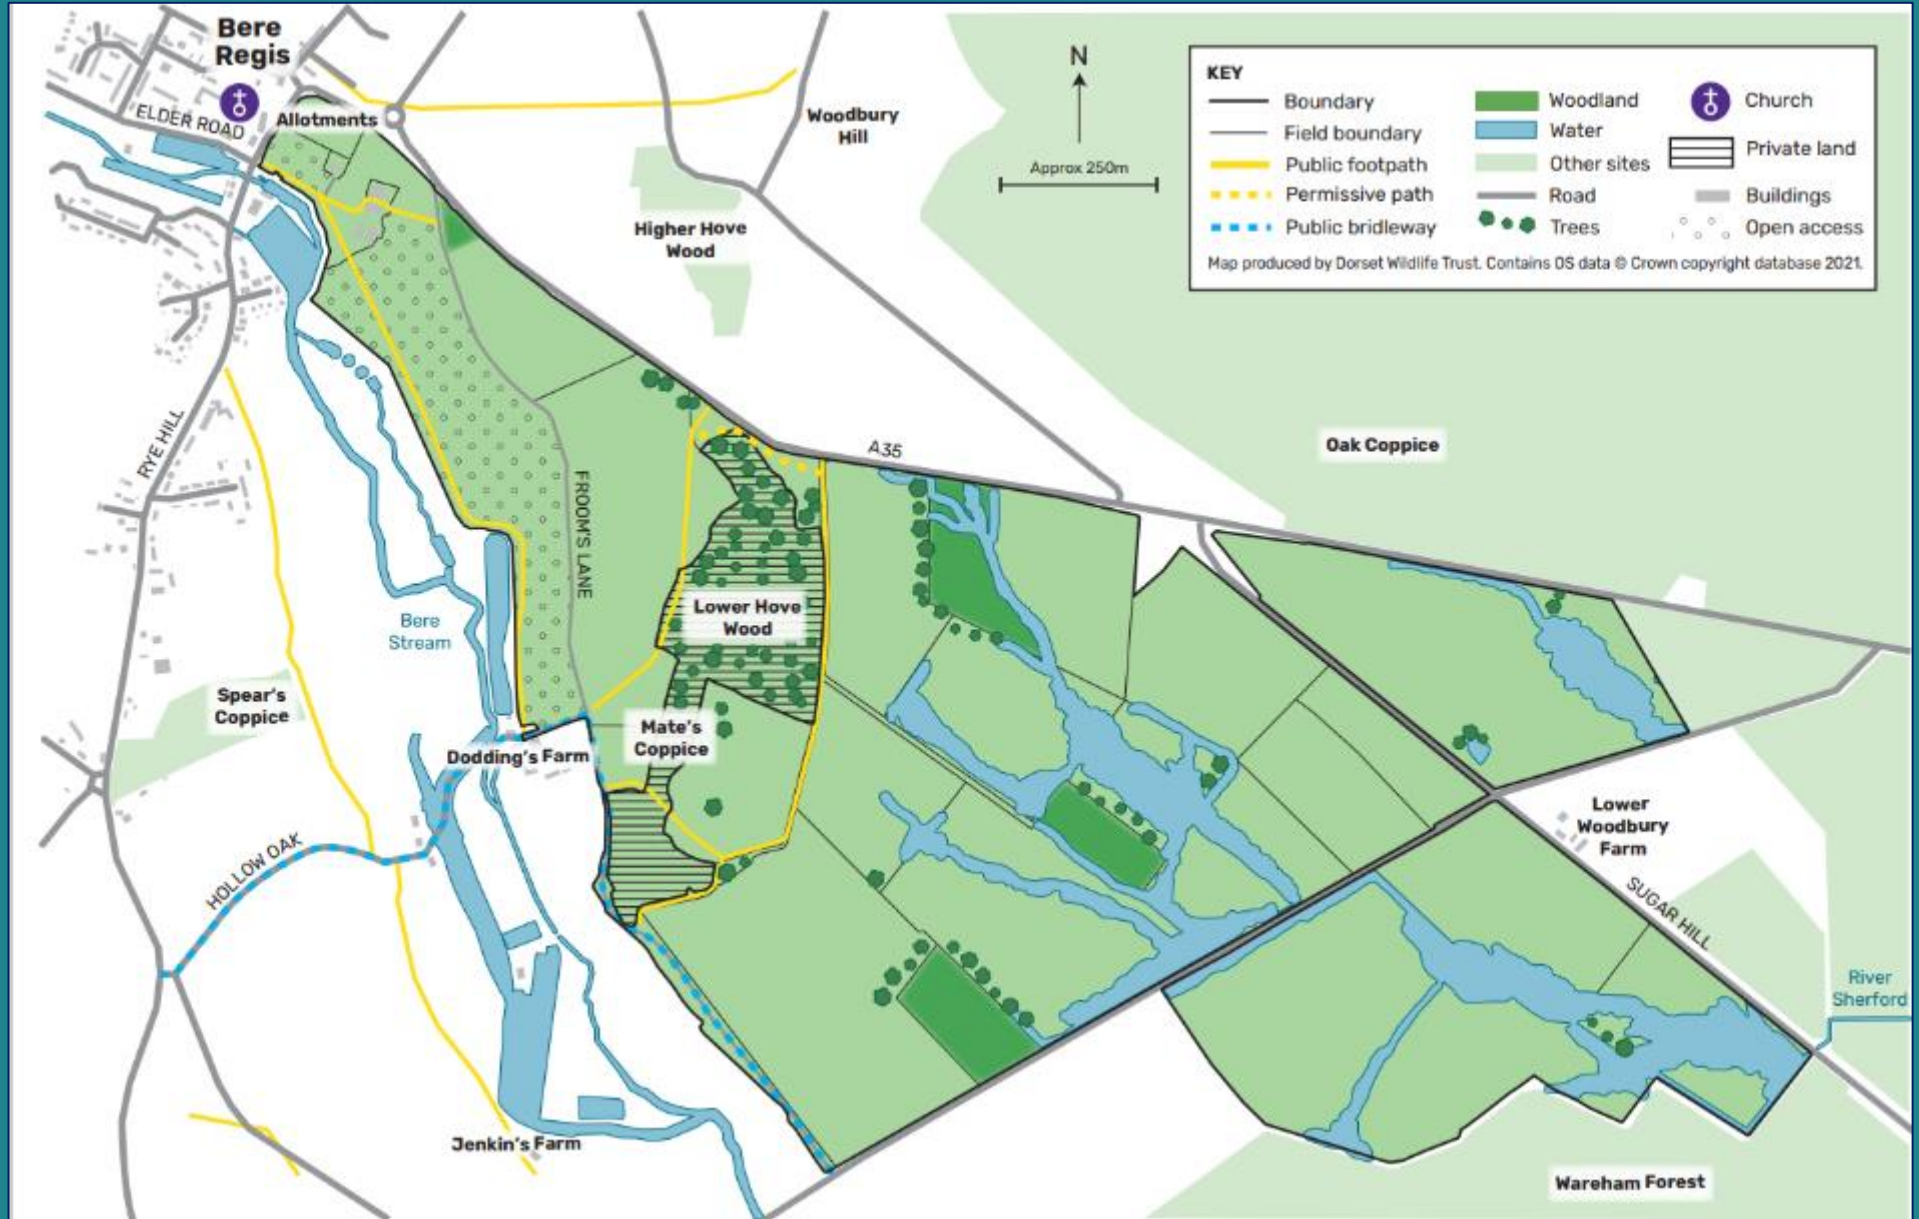

Private Investment

Suitable Alternative Natural Greenspace (SANG)

Community Engagement

- Regular guided walks at site.
- Daytime and evening talks for a variety of NGO's, local groups, and any interested party.
- University and school groups to site.
- Hosted 'Inside Out Dorset' performing arts festival.

Community Engagement

- Approximately 45 active volunteers regularly helping at Wild Woodbury.
- Practical work.
- Species surveying.

Plebejus argus – **Silver-studded Blue**

Luscinia megarhynchos - **Nightingale**

Access at Wild Woodbury

Landscape Scale Partnerships

- Part of Wareham Arc Landscape Recovery partnership.
- Liaise and advise other landowners and organisations.

Dorset
Wildlife Trust

Thanks for listening